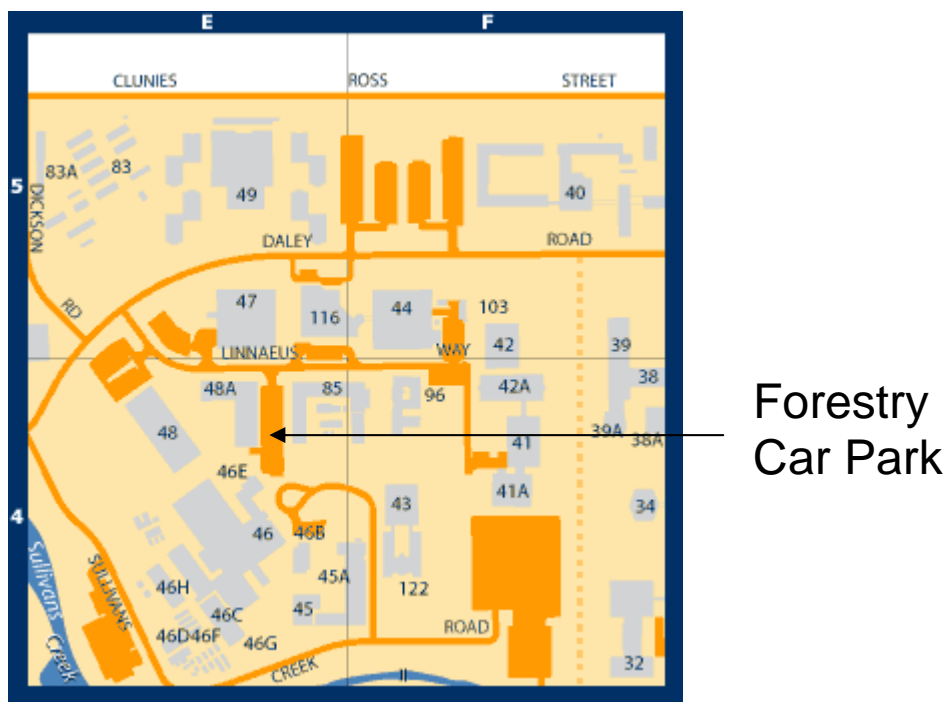

BGOS @ Kioloa 2008

22-24 February, 2008

Friday 22th February

- 2.30 pm Assemble in Forestry Car Park @ ANU (see attached map)
- 3.00 pm Bus departs ANU
- 6.00 pm Bus arrives at Kioloa

Sunday 24th February

- 2.00 pm Bus departs Kioloa
- 5.00 pm Bus arrives ANU

NB. All costs are met by ANU

You can obtain more information on the Kioloa Campus from <http://kioloa.anu.edu.au>

You should bring the following items with you on the trip to Kioloa.

1. sleeping bag (essential)
2. pillow case (essential)
3. bottom sheet (essential)
4. **Water bottle and hat (essential)**
5. **Suitable footwear for field work (essential)**
6. A signed copy of the safety agreement (essential)
7. towel, soap, etc.
8. mosquito repellent
9. any medication that you might need
10. A jumper/rain jacket (you never know!)